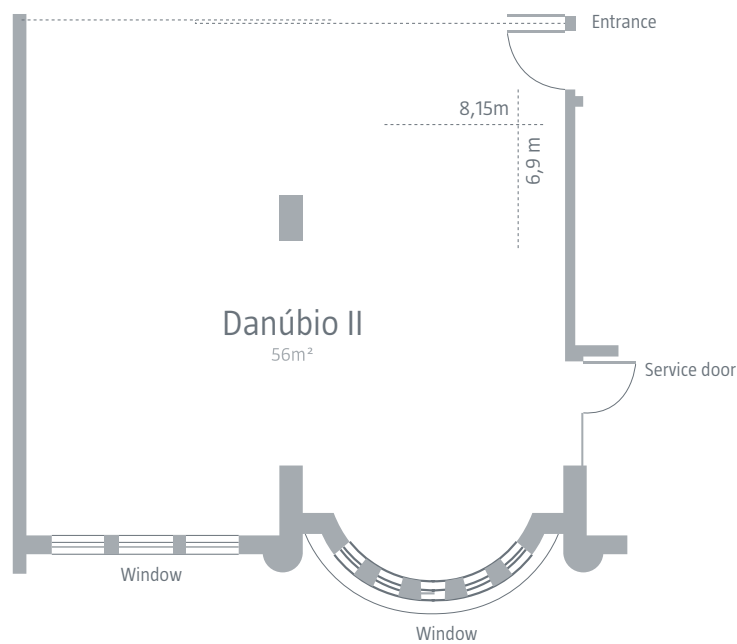

FLOOR 1 . DANÚBIO I

Dimensions

Area: 60 m²
 Column: 2
 Length: 8,17 m
 Width: 7,32 m
 Height: 2,35 m
 Sq. feet: 646

Accesses

Nr. Doors: 1
 Doors Height: 2 m
 Doors Width: 0,67 m

Air Condition and Lighting

Air Condition: Yes
 Natural Light: No
 Blackout: Yes

Dimensions

Area: 56 m²
 Column: 2
 Length: 8,15 m
 Width: 6,9 m
 Height: 2,35 m
 Sq. feet: 603

Accesses

Nr. Doors: 1
 Doors Height: 2 m
 Doors Width: 0,67 m

Air Condition and Lighting

Air Condition: Yes
 Natural Light: Yes
 Blackout: Yes

Dimensions

Area: 114 m²
 Column: 4
 Length: 16,35 m
 Width: 7 m
 Height: 2,35 m
 Sq. feet: 1127

Accesses

Nr. Doors: 2
 Doors Height: 2 m
 Doors Width: 0,67 m

Air Condition and Lighting

Air Condition: Yes
 Natural Light: Yes
 Blackout: Yes

Dimensions

Area: 25 m²
 Column: Não tem
 Length: 6,49 m
 Width: 3,81 m
 Height: 2,35 m
 Sq. feet: 269

Accesses

Nr. Doors: 1
 Doors Height: 2 m
 Doors Widht: 0,69 m

Air Condition and Lighting

Air Condition: Yes
 Natural Light: Yes
 Blackout: Yes