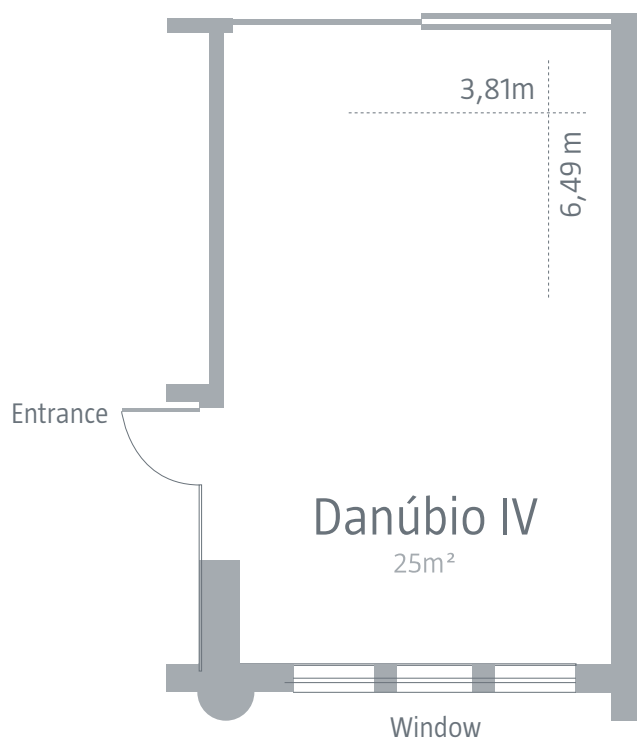

FLOOR 1 . DANÚBIO I

Dimensions

Area: 60 m²
 Column: 2
 Length: 8,17 m
 Width: 7,32 m
 Height: 2,35 m
 Sq. feet: 646

Accesses

Nr. Doors: 1
 Doors Height: 2 m
 Doors Width: 0,67 m

Air Condition and Lighting

Air Condition: Yes
 Natural Light: No
 Blackout: Yes

Dimensions

Area: 56 m²
 Column: 2
 Length: 8,15 m
 Width: 6,9 m
 Height: 2,35 m
 Sq. feet: 603

Accesses

Nr. Doors: 1
 Doors Height: 2 m
 Doors Width: 0,67 m

Air Condition and Lighting

Air Condition: Yes
 Natural Light: Yes
 Blackout: Yes

Dimensions

Area: 114 m²
 Column: 4
 Length: 16,35 m
 Width: 7 m
 Height: 2,35 m
 Sq. feet: 1127

Accesses

Nr. Doors: 2
 Doors Height: 2 m
 Doors Width: 0,67 m

Air Condition and Lighting

Air Condition: Yes
 Natural Light: Yes
 Blackout: Yes

Dimensions

Area: 25 m²
 Column: Não tem
 Length: 6,49 m
 Width: 3,81 m
 Height: 2,35 m
 Sq. feet: 269

Accesses

Nr. Doors: 1
 Doors Height: 2 m
 Doors Widht: 0,69 m

Air Condition and Lighting

Air Condition: Yes
 Natural Light: Yes
 Blackout: Yes