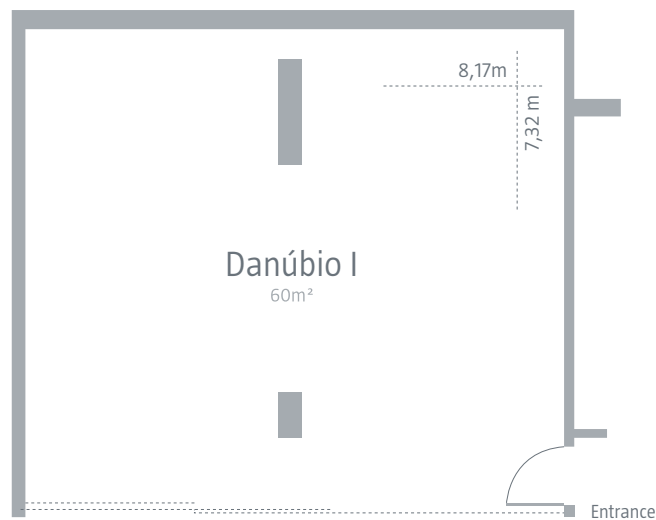

FLOOR 1 . DANÚBIO I

Dimensions

Area: 60 m²
 Column: 2
 Length: 8,17 m
 Width: 7,32 m
 Height: 2,35 m
 Sq. feet: 646

Accesses

Nr. Doors: 1
 Doors Height: 2 m
 Doors Width: 0,67 m

Air Condition and Lighting

Air Condition: Yes
 Natural Light: No
 Blackout: Yes

Dimensions

Area: 56 m²
 Column: 2
 Length: 8,15 m
 Width: 6,9 m
 Height: 2,35 m
 Sq. feet: 603

Accesses

Nr. Doors: 1
 Doors Height: 2 m
 Doors Width: 0,67 m

Air Condition and Lighting

Air Condition: Yes
 Natural Light: Yes
 Blackout: Yes

Dimensions

Area: 114 m²
 Column: 4
 Length: 16,35 m
 Width: 7 m
 Height: 2,35 m
 Sq. feet: 1127

Accesses

Nr. Doors: 2
 Doors Height: 2 m
 Doors Width: 0,67 m

Air Condition and Lighting

Air Condition: Yes
 Natural Light: Yes
 Blackout: Yes

Dimensions

Area: 25 m²
 Column: Não tem
 Length: 6,49 m
 Width: 3,81 m
 Height: 2,35 m
 Sq. feet: 269

Accesses

Nr. Doors: 1
 Doors Height: 2 m
 Doors Widht: 0,69 m

Air Condition and Lighting

Air Condition: Yes
 Natural Light: Yes
 Blackout: Yes