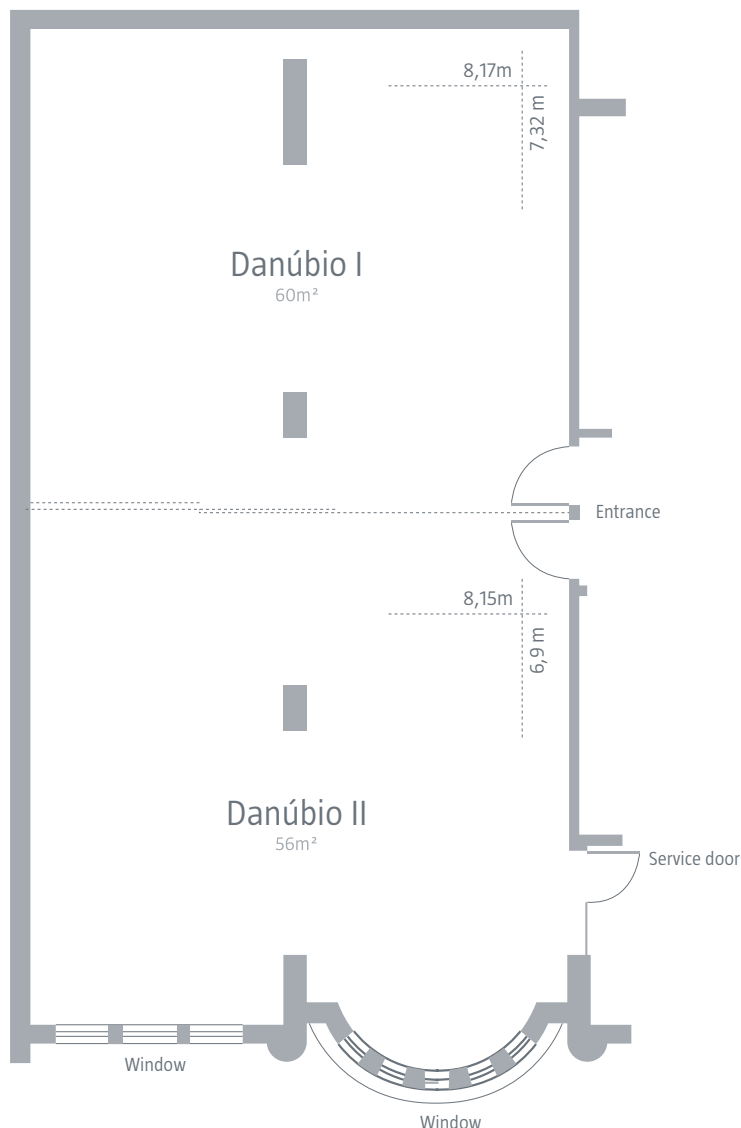

FLOOR 1 . DANÚBIO I

Dimensions

Area: 60 m²
 Column: 2
 Length: 8,17 m
 Width: 7,32 m
 Height: 2,35 m
 Sq. feet: 646

Accesses

Nr. Doors: 1
 Doors Height: 2 m
 Doors Width: 0,67 m

Air Condition and Lighting

Air Condition: Yes
 Natural Light: No
 Blackout: Yes

Dimensions

Area: 56 m²
 Column: 2
 Length: 8,15 m
 Width: 6,9 m
 Height: 2,35 m
 Sq. feet: 603

Accesses

Nr. Doors: 1
 Doors Height: 2 m
 Doors Width: 0,67 m

Air Condition and Lighting

Air Condition: Yes
 Natural Light: Yes
 Blackout: Yes

Dimensions

Area: 114 m²
 Column: 4
 Length: 16,35 m
 Width: 7 m
 Height: 2,35 m
 Sq. feet: 1127

Accesses

Nr. Doors: 2
 Doors Height: 2 m
 Doors Width: 0,67 m

Air Condition and Lighting

Air Condition: Yes
 Natural Light: Yes
 Blackout: Yes

Dimensions

Area: 25 m²
 Column: Não tem
 Length: 6,49 m
 Width: 3,81 m
 Height: 2,35 m
 Sq. feet: 269

Accesses

Nr. Doors: 1
 Doors Height: 2 m
 Doors Widht: 0,69 m

Air Condition and Lighting

Air Condition: Yes
 Natural Light: Yes
 Blackout: Yes